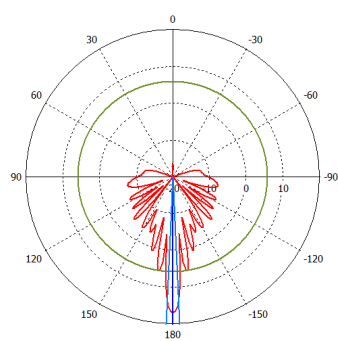

24 V 0.8 A power adapter

quickMOUNT PRO

K-41 screw kit

Metal ring

Specifications

Product code	RB921GS-5HPacD-15S	RB921GS-5HPacD-19S (International) RB921GS-5HPacD-19S-US (USA)
CPU	Single core QCA9557 720 MHz	Single core QCA9557 720 MHz
Size of RAM	128 MB DDR2 300Mhz	128 MB DDR2 300Mhz
Data storage	128 MB NAND	128 MB NAND
10/100/1000 Ethernet ports	1	1
SFP cage	1	1
Wireless	Built-in 5 GHz 802.11ac, dual-chain	Built-in 5 GHz 802.11ac, dual-chain
Wireless regulations	Specific frequency range can be limited by country regulations	
PCB temperature monitor	Yes	Yes
Voltage monitor	Yes	Yes
Power input	jack: 8-30 V DC, PoE in: 8-30 V DC	jack: 8-30 V DC, PoE in: 8-30 V DC
Power consumption	13 W	13 W
LEDs	8	8
Beeper	Yes	Yes
Operating system	MikroTik RouterOS, Level 4 license	MikroTik RouterOS, Level 4 license
Antenna gain	15 dbi	19 dbi
Frequency range	5.17 - 5.825 GHz	5.17 - 5.825 GHz (International) 5.17 - 5.25 GHz and 5.725 - 5.835 GHz (USA)
Polarization	Vertical and horizontal	Vertical and horizontal
3DB Beamwidth - azimuth	120 deg	120 deg
3DB Beamwidth - elevation	10 deg	5 deg
VSWR	1.43 typ, 1.8 max	1.43 typ, 1.8 max
Port to Port isolation	>40 dB min	>40 dB min
Front-to-Back ratio	>30 dB	>30 dB
Cross Polarization	>30 dB	>30 dB
Weight	Package: 1.35 Kg Unit: 816g	Package: 3.01 Kg Unit: 1,36 Kg
Dimensions	140 x 348 x 82 mm	152 x 598 x 78 mm
Suggested price	\$139	\$199

Wireless specifications

Device	mANTBox 15s / mANTBox 19s	
RATE	Tx (dBm)	Rx (dBm)
6MBit/s	31	-96
54MBit/s	27	-81
MCS0	30	-96
MCS7	27	-77
MCS9	22	-72

Antenna patterns

mANT 15s HP azimuth

mANT 15s HP elevation

mANT 15s VP azimuth

mANT 15s VP elevation

mANT 19s HP azimuth

mANT 19s HP elevation

mANT 19s VP azimuth

mANT 19s VP elevation