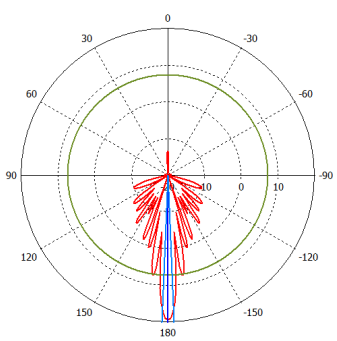

24 V 0.8 A power adapter

quickMOUNT PRO

K-41 screw kit

Metal ring

Specifications

Product code	RB921GS-5HPacD-15S	RB921GS-5HPacD-19S (International) RB921GS-5HPacD-19S-US (USA)
CPU	Single core QCA9557 720 MHz	Single core QCA9557 720 MHz
Size of RAM	128 MB DDR2 300Mhz	128 MB DDR2 300Mhz
Data storage	128 MB NAND	128 MB NAND
10/100/1000 Ethernet ports	1	1
SFP cage	1	1
Wireless	Built-in 5 GHz 802.11ac, dual-chain	Built-in 5 GHz 802.11ac, dual-chain
Wireless regulations	Specific frequency range can be limited by country regulations	
PCB temperature monitor	Yes	Yes
Voltage monitor	Yes	Yes
Power input	jack: 8-30 V DC, PoE in: 8-30 V DC	jack: 8-30 V DC, PoE in: 8-30 V DC
Power consumption	13 W	13 W
LEDs	8	8
Beeper	Yes	Yes
Operating system	MikroTik RouterOS, Level 4 license	MikroTik RouterOS, Level 4 license
Antenna gain	15 dbi	19 dbi
Frequency range	5.17 - 5.825 GHz	5.17 - 5.825 GHz (International) 5.17 - 5.25 GHz and 5.725 - 5.835 GHz (USA)
Polarization	Vertical and horizontal	Vertical and horizontal
3DB Beamwidth - azimuth	120 deg	120 deg
3DB Beamwidth - elevation	10 deg	5 deg
VSWR	1.43 typ, 1.8 max	1.43 typ, 1.8 max
Port to Port isolation	>40 dB min	>40 dB min
Front-to-Back ratio	>30 dB	>30 dB
Cross Polarization	>30 dB	>30 dB
Weight	Package: 1.35 Kg Unit: 816g	Package: 3.01 Kg Unit: 1,36 Kg
Dimensions	140 x 348 x 82 mm	152 x 598 x 78 mm
Suggested price	\$139	\$199

Wireless specifications

Device	mANTBox 15s / mANTBox 19s	
RATE	Tx (dBm)	Rx (dBm)
6MBit/s	31	-96
54MBit/s	27	-81
MCS0	30	-96
MCS7	27	-77
MCS9	22	-72

Antenna patterns

mANT 15s HP azimuth

mANT 15s HP elevation

mANT 15s VP azimuth

mANT 15s VP elevation

mANT 19s HP azimuth

mANT 19s HP elevation

mANT 19s VP azimuth

mANT 19s VP elevation