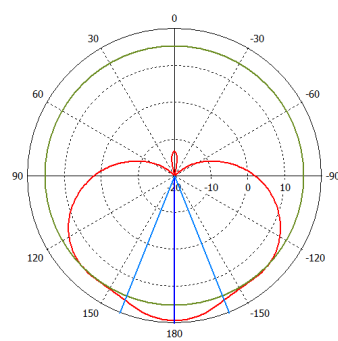

24 V 0.8 A power adapter

quickMOUNT PRO

K-41 screw kit

Metal ring

Specifications

Product code	RB921GS-5HPacD-15S	RB921GS-5HPacD-19S (International) RB921GS-5HPacD-19S-US (USA)
CPU	Single core QCA9557 720 MHz	Single core QCA9557 720 MHz
Size of RAM	128 MB DDR2 300Mhz	128 MB DDR2 300Mhz
Data storage	128 MB NAND	128 MB NAND
10/100/1000 Ethernet ports	1	1
SFP cage	1	1
Wireless	Built-in 5 GHz 802.11ac, dual-chain	Built-in 5 GHz 802.11ac, dual-chain
Wireless regulations	Specific frequency range can be limited by country regulations	
PCB temperature monitor	Yes	Yes
Voltage monitor	Yes	Yes
Power input	jack: 8-30 V DC, PoE in: 8-30 V DC	jack: 8-30 V DC, PoE in: 8-30 V DC
Power consumption	13 W	13 W
LEDs	8	8
Beeper	Yes	Yes
Operating system	MikroTik RouterOS, Level 4 license	MikroTik RouterOS, Level 4 license
Antenna gain	15 dbi	19 dbi
Frequency range	5.17 - 5.825 GHz	5.17 - 5.825 GHz (International) 5.17 - 5.25 GHz and 5.725 - 5.835 GHz (USA)
Polarization	Vertical and horizontal	Vertical and horizontal
3DB Beamwidth - azimuth	120 deg	120 deg
3DB Beamwidth - elevation	10 deg	5 deg
VSWR	1.43 typ, 1.8 max	1.43 typ, 1.8 max
Port to Port isolation	>40 dB min	>40 dB min
Front-to-Back ratio	>30 dB	>30 dB
Cross Polarization	>30 dB	>30 dB
Weight	Package: 1.35 Kg Unit: 816g	Package: 3.01 Kg Unit: 1,36 Kg
Dimensions	140 x 348 x 82 mm	152 x 598 x 78 mm
Suggested price	\$139	\$199

Wireless specifications

Device	mANTBox 15s / mANTBox 19s	
RATE	Tx (dBm)	Rx (dBm)
6MBit/s	31	-96
54MBit/s	27	-81
MCS0	30	-96
MCS7	27	-77
MCS9	22	-72

Antenna patterns

mANT 15s HP azimuth

mANT 15s HP elevation

mANT 15s VP azimuth

mANT 15s VP elevation

mANT 19s HP azimuth

mANT 19s HP elevation

mANT 19s VP azimuth

mANT 19s VP elevation