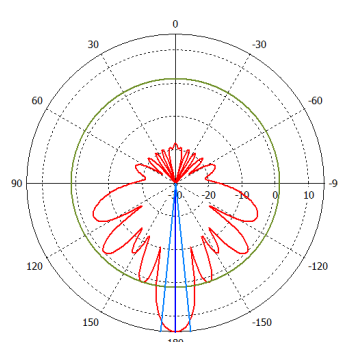

24 V 0.8 A power adapter

quickMOUNT PRO

K-41 screw kit

Metal ring

Specifications

Product code	RB921GS-5HPacD-15S	RB921GS-5HPacD-19S (International) RB921GS-5HPacD-19S-US (USA)
CPU	Single core QCA9557 720 MHz	Single core QCA9557 720 MHz
Size of RAM	128 MB DDR2 300Mhz	128 MB DDR2 300Mhz
Data storage	128 MB NAND	128 MB NAND
10/100/1000 Ethernet ports	1	1
SFP cage	1	1
Wireless	Built-in 5 GHz 802.11ac, dual-chain	Built-in 5 GHz 802.11ac, dual-chain
Wireless regulations	Specific frequency range can be limited by country regulations	
PCB temperature monitor	Yes	Yes
Voltage monitor	Yes	Yes
Power input	jack: 8-30 V DC, PoE in: 8-30 V DC	jack: 8-30 V DC, PoE in: 8-30 V DC
Power consumption	13 W	13 W
LEDs	8	8
Beeper	Yes	Yes
Operating system	MikroTik RouterOS, Level 4 license	MikroTik RouterOS, Level 4 license
Antenna gain	15 dbi	19 dbi
Frequency range	5.17 - 5.825 GHz	5.17 - 5.825 GHz (International) 5.17 - 5.25 GHz and 5.725 - 5.835 GHz (USA)
Polarization	Vertical and horizontal	Vertical and horizontal
3DB Beamwidth - azimuth	120 deg	120 deg
3DB Beamwidth - elevation	10 deg	5 deg
VSWR	1.43 typ, 1.8 max	1.43 typ, 1.8 max
Port to Port isolation	>40 dB min	>40 dB min
Front-to-Back ratio	>30 dB	>30 dB
Cross Polarization	>30 dB	>30 dB
Weight	Package: 1.35 Kg Unit: 816g	Package: 3.01 Kg Unit: 1,36 Kg
Dimensions	140 x 348 x 82 mm	152 x 598 x 78 mm
Suggested price	\$139	\$199

Wireless specifications

Device	mANTBox 15s / mANTBox 19s	
RATE	Tx (dBm)	Rx (dBm)
6MBit/s	31	-96
54MBit/s	27	-81
MCS0	30	-96
MCS7	27	-77
MCS9	22	-72

Antenna patterns

mANT 15s HP azimuth

mANT 15s HP elevation

mANT 15s VP azimuth

mANT 15s VP elevation

mANT 19s HP azimuth

mANT 19s HP elevation

mANT 19s VP azimuth

mANT 19s VP elevation