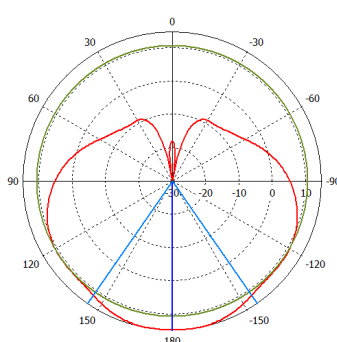

24 V 0.8 A power adapter

quickMOUNT PRO

K-41 screw kit

Metal ring

Specifications

Product code	RB921GS-5HPacD-15S	RB921GS-5HPacD-19S (International) RB921GS-5HPacD-19S-US (USA)
CPU	Single core QCA9557 720 MHz	Single core QCA9557 720 MHz
Size of RAM	128 MB DDR2 300Mhz	128 MB DDR2 300Mhz
Data storage	128 MB NAND	128 MB NAND
10/100/1000 Ethernet ports	1	1
SFP cage	1	1
Wireless	Built-in 5 GHz 802.11ac, dual-chain	Built-in 5 GHz 802.11ac, dual-chain
Wireless regulations	Specific frequency range can be limited by country regulations	
PCB temperature monitor	Yes	Yes
Voltage monitor	Yes	Yes
Power input	jack: 8-30 V DC, PoE in: 8-30 V DC	jack: 8-30 V DC, PoE in: 8-30 V DC
Power consumption	13 W	13 W
LEDs	8	8
Beeper	Yes	Yes
Operating system	MikroTik RouterOS, Level 4 license	MikroTik RouterOS, Level 4 license
Antenna gain	15 dbi	19 dbi
Frequency range	5.17 - 5.825 GHz	5.17 - 5.825 GHz (International) 5.17 - 5.25 GHz and 5.725 - 5.835 GHz (USA)
Polarization	Vertical and horizontal	Vertical and horizontal
3DB Beamwidth - azimuth	120 deg	120 deg
3DB Beamwidth - elevation	10 deg	5 deg
VSWR	1.43 typ, 1.8 max	1.43 typ, 1.8 max
Port to Port isolation	>40 dB min	>40 dB min
Front-to-Back ratio	>30 dB	>30 dB
Cross Polarization	>30 dB	>30 dB
Weight	Package: 1.35 Kg Unit: 816g	Package: 3.01 Kg Unit: 1,36 Kg
Dimensions	140 x 348 x 82 mm	152 x 598 x 78 mm
Suggested price	\$139	\$199

Wireless specifications

Device	mANTBox 15s / mANTBox 19s	
RATE	Tx (dBm)	Rx (dBm)
6MBit/s	31	-96
54MBit/s	27	-81
MCS0	30	-96
MCS7	27	-77
MCS9	22	-72

Antenna patterns

mANT 15s HP azimuth

mANT 15s HP elevation

mANT 15s VP azimuth

mANT 15s VP elevation

mANT 19s HP azimuth

mANT 19s HP elevation

mANT 19s VP azimuth

mANT 19s VP elevation