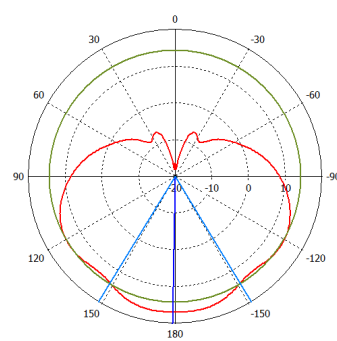

24 V 0.8 A power adapter

quickMOUNT PRO

K-41 screw kit

Metal ring

Specifications

Product code	RB921GS-5HPacD-15S	RB921GS-5HPacD-19S (International) RB921GS-5HPacD-19S-US (USA)
CPU	Single core QCA9557 720 MHz	Single core QCA9557 720 MHz
Size of RAM	128 MB DDR2 300Mhz	128 MB DDR2 300Mhz
Data storage	128 MB NAND	128 MB NAND
10/100/1000 Ethernet ports	1	1
SFP cage	1	1
Wireless	Built-in 5 GHz 802.11ac, dual-chain	Built-in 5 GHz 802.11ac, dual-chain
Wireless regulations	Specific frequency range can be limited by country regulations	
PCB temperature monitor	Yes	Yes
Voltage monitor	Yes	Yes
Power input	jack: 8-30 V DC, PoE in: 8-30 V DC	jack: 8-30 V DC, PoE in: 8-30 V DC
Power consumption	13 W	13 W
LEDs	8	8
Beeper	Yes	Yes
Operating system	MikroTik RouterOS, Level 4 license	MikroTik RouterOS, Level 4 license
Antenna gain	15 dbi	19 dbi
Frequency range	5.17 - 5.825 GHz	5.17 - 5.825 GHz (International) 5.17 - 5.25 GHz and 5.725 - 5.835 GHz (USA)
Polarization	Vertical and horizontal	Vertical and horizontal
3DB Beamwidth - azimuth	120 deg	120 deg
3DB Beamwidth - elevation	10 deg	5 deg
VSWR	1.43 typ, 1.8 max	1.43 typ, 1.8 max
Port to Port isolation	>40 dB min	>40 dB min
Front-to-Back ratio	>30 dB	>30 dB
Cross Polarization	>30 dB	>30 dB
Weight	Package: 1.35 Kg Unit: 816g	Package: 3.01 Kg Unit: 1,36 Kg
Dimensions	140 x 348 x 82 mm	152 x 598 x 78 mm
Suggested price	\$139	\$199

Wireless specifications

Device	mANTBox 15s / mANTBox 19s	
RATE	Tx (dBm)	Rx (dBm)
6MBit/s	31	-96
54MBit/s	27	-81
MCS0	30	-96
MCS7	27	-77
MCS9	22	-72

Antenna patterns

mANT 15s HP azimuth

mANT 15s HP elevation

mANT 15s VP azimuth

mANT 15s VP elevation

mANT 19s HP azimuth

mANT 19s HP elevation

mANT 19s VP azimuth

mANT 19s VP elevation