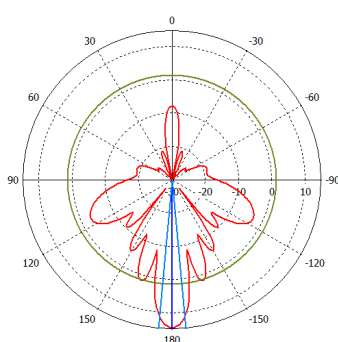

24 V 0.8 A power adapter

quickMOUNT PRO

K-41 screw kit

Metal ring

Specifications

Product code	RB921GS-5HPacD-15S	RB921GS-5HPacD-19S (International) RB921GS-5HPacD-19S-US (USA)
CPU	Single core QCA9557 720 MHz	Single core QCA9557 720 MHz
Size of RAM	128 MB DDR2 300Mhz	128 MB DDR2 300Mhz
Data storage	128 MB NAND	128 MB NAND
10/100/1000 Ethernet ports	1	1
SFP cage	1	1
Wireless	Built-in 5 GHz 802.11ac, dual-chain	Built-in 5 GHz 802.11ac, dual-chain
Wireless regulations	Specific frequency range can be limited by country regulations	
PCB temperature monitor	Yes	Yes
Voltage monitor	Yes	Yes
Power input	jack: 8-30 V DC, PoE in: 8-30 V DC	jack: 8-30 V DC, PoE in: 8-30 V DC
Power consumption	13 W	13 W
LEDs	8	8
Beeper	Yes	Yes
Operating system	MikroTik RouterOS, Level 4 license	MikroTik RouterOS, Level 4 license
Antenna gain	15 dbi	19 dbi
Frequency range	5.17 - 5.825 GHz	5.17 - 5.825 GHz (International) 5.17 - 5.25 GHz and 5.725 - 5.835 GHz (USA)
Polarization	Vertical and horizontal	Vertical and horizontal
3DB Beamwidth - azimuth	120 deg	120 deg
3DB Beamwidth - elevation	10 deg	5 deg
VSWR	1.43 typ, 1.8 max	1.43 typ, 1.8 max
Port to Port isolation	>40 dB min	>40 dB min
Front-to-Back ratio	>30 dB	>30 dB
Cross Polarization	>30 dB	>30 dB
Weight	Package: 1.35 Kg Unit: 816g	Package: 3.01 Kg Unit: 1,36 Kg
Dimensions	140 x 348 x 82 mm	152 x 598 x 78 mm
Suggested price	\$139	\$199

Wireless specifications

Device	mANTBox 15s / mANTBox 19s	
RATE	Tx (dBm)	Rx (dBm)
6MBit/s	31	-96
54MBit/s	27	-81
MCS0	30	-96
MCS7	27	-77
MCS9	22	-72

Antenna patterns

mANT 15s HP azimuth

mANT 15s HP elevation