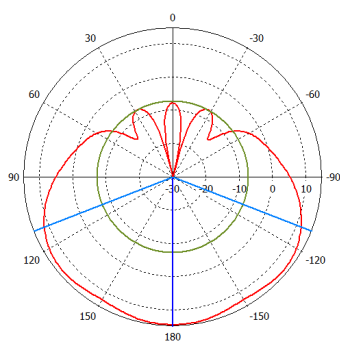

24 V 0.8 A power adapter

quickMOUNT PRO

K-41 screw kit

Metal ring

Specifications

Product code	RB921GS-5HPacD-15S	RB921GS-5HPacD-19S (International) RB921GS-5HPacD-19S-US (USA)
CPU	Single core QCA9557 720 MHz	Single core QCA9557 720 MHz
Size of RAM	128 MB DDR2 300Mhz	128 MB DDR2 300Mhz
Data storage	128 MB NAND	128 MB NAND
10/100/1000 Ethernet ports	1	1
SFP cage	1	1
Wireless	Built-in 5 GHz 802.11ac, dual-chain	Built-in 5 GHz 802.11ac, dual-chain
Wireless regulations	Specific frequency range can be limited by country regulations	
PCB temperature monitor	Yes	Yes
Voltage monitor	Yes	Yes
Power input	jack: 8-30 V DC, PoE in: 8-30 V DC	jack: 8-30 V DC, PoE in: 8-30 V DC
Power consumption	13 W	13 W
LEDs	8	8
Beeper	Yes	Yes
Operating system	MikroTik RouterOS, Level 4 license	MikroTik RouterOS, Level 4 license
Antenna gain	15 dbi	19 dbi
Frequency range	5.17 - 5.825 GHz	5.17 - 5.825 GHz (International) 5.17 - 5.25 GHz and 5.725 - 5.835 GHz (USA)
Polarization	Vertical and horizontal	Vertical and horizontal
3DB Beamwidth - azimuth	120 deg	120 deg
3DB Beamwidth - elevation	10 deg	5 deg
VSWR	1.43 typ, 1.8 max	1.43 typ, 1.8 max
Port to Port isolation	>40 dB min	>40 dB min
Front-to-Back ratio	>30 dB	>30 dB
Cross Polarization	>30 dB	>30 dB
Weight	Package: 1.35 Kg Unit: 816g	Package: 3.01 Kg Unit: 1,36 Kg
Dimensions	140 x 348 x 82 mm	152 x 598 x 78 mm
Suggested price	\$139	\$199

Wireless specifications

Device	mANTBox 15s / mANTBox 19s	
RATE	Tx (dBm)	Rx (dBm)
6MBit/s	31	-96
54MBit/s	27	-81
MCS0	30	-96
MCS7	27	-77
MCS9	22	-72

Antenna patterns

mANT 15s HP azimuth

mANT 15s HP elevation