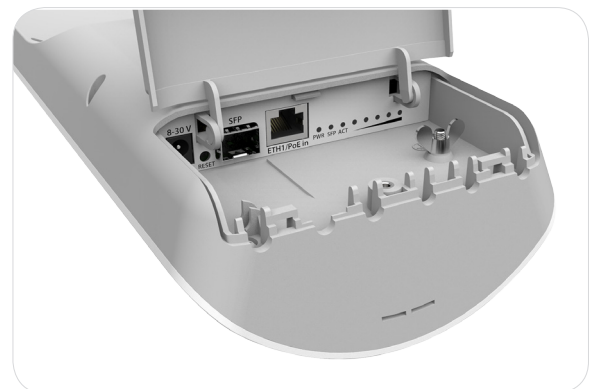

mANTBox series

The mANTBox is based on our new mANT sector antennas, but also has a wireless router built right in. Powered by the RB921 device, the mANTBox comes ready to use with everything included. The device uses a high speed 720 MHz CPU and has a built in 802.11 ac/a/n wireless device with up to 31 dBm output power.

24 V 0.8 A power adapter

quickMOUNT PRO

K-41 screw kit

Metal ring

Specifications

Product code	RB921GS-5HPacD-15S	RB921GS-5HPacD-19S (International) RB921GS-5HPacD-19S-US (USA)
CPU	Single core QCA9557 720 MHz	Single core QCA9557 720 MHz
Size of RAM	128 MB DDR2 300Mhz	128 MB DDR2 300Mhz
Data storage	128 MB NAND	128 MB NAND
10/100/1000 Ethernet ports	1	1
SFP cage	1	1
Wireless	Built-in 5 GHz 802.11ac, dual-chain	Built-in 5 GHz 802.11ac, dual-chain
Wireless regulations	Specific frequency range can be limited by country regulations	
PCB temperature monitor	Yes	Yes
Voltage monitor	Yes	Yes
Power input	jack: 8-30 V DC, PoE in: 8-30 V DC	jack: 8-30 V DC, PoE in: 8-30 V DC
Power consumption	13 W	13 W
LEDs	8	8
Beeper	Yes	Yes
Operating system	MikroTik RouterOS, Level 4 license	MikroTik RouterOS, Level 4 license
Antenna gain	15 dbi	19 dbi
Frequency range	5.17 - 5.825 GHz	5.17 - 5.825 GHz (International) 5.17 - 5.25 GHz and 5.725 - 5.835 GHz (USA)
Polarization	Vertical and horizontal	Vertical and horizontal
3DB Beamwidth - azimuth	120 deg	120 deg
3DB Beamwidth - elevation	10 deg	5 deg
VSWR	1.43 typ, 1.8 max	1.43 typ, 1.8 max
Port to Port isolation	>40 dB min	>40 dB min
Front-to-Back ratio	>30 dB	>30 dB
Cross Polarization	>30 dB	>30 dB
Weight	Package: 1.35 Kg Unit: 816g	Package: 3.01 Kg Unit: 1,36 Kg
Dimensions	140 x 348 x 82 mm	152 x 598 x 78 mm
Suggested price	\$139	\$199