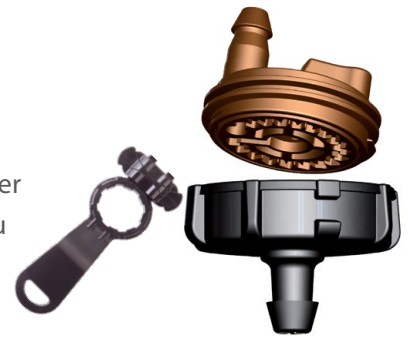

Rivulis E1000: Easy take-apart solution for greenhouses and nurseries

Economical solution for greenhouses and nurseries

Cost Effective

The Rivulis E1000 is a cost-effective dripper that can be used standalone or also with tube and pegs.

Easy Cleaning

Every pack of 1,000 drippers comes with a useful Rivulis E1000 spanner. This specially designed spanner allows you to open your Rivulis E1000 dripper with ease. Once open, you have full access to the flow labyrinth allowing you to easily clean the dripper.

Multi-function Port

The same Rivulis E1000 can be used in multiple applications:

- **Stand-alone:** Water emits directly from the dripper to the plant.
- **1 pot application:** The barbed outlet on the multi-function port allows direct connection to 3x5 micro tube without the need of any adapter.
- **2 and 4 pot applications:** Use with a 2 or 4 way multi-branch adapter to irrigate multiple pots.