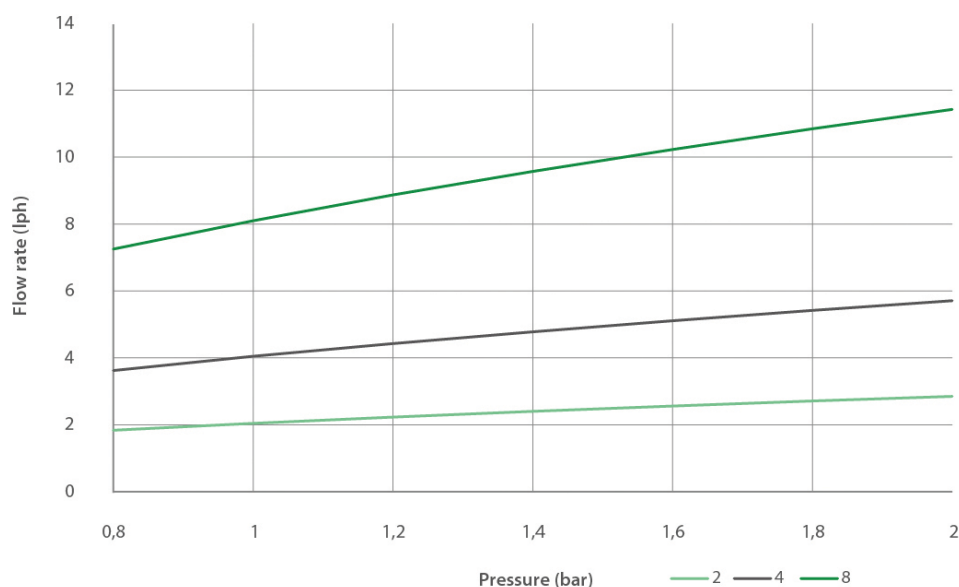

Performance Information

Technical Data	
Operating pressure range	0.8 – 2.0 bar
Pressure (for flow rate calculations)	1.0 bar
Installation	Use 2 mm punch tool
Filtration requirements	
Micron	Mesh
130	120

Purchasing Information	
Sold in bag and box quantities only	
Bag quantity	1,000
Box quantity	6,000

Rivulis E1000 Flow Rate (lph) / Pressure (bar)