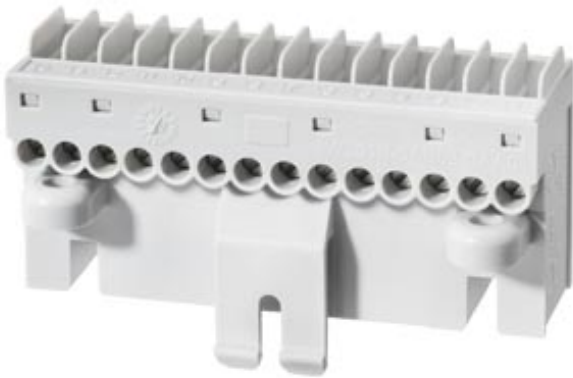

accessories circuit breaker 3WL manual plug sigut

| Model | |
|-----------------------|------------------------|
| product brand name | SETRON |
| design of the product | SIGUT manual connector |
| Accessories | |
| accessories | Other |