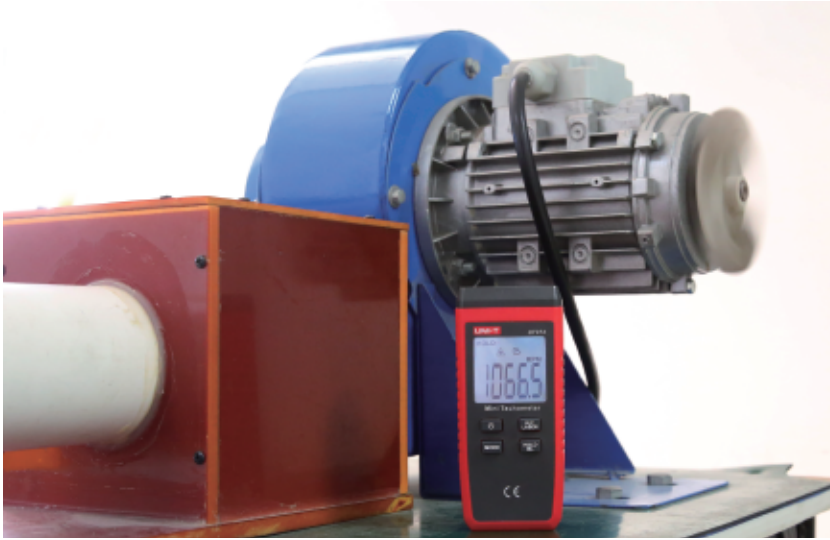

UT372

Tachometers

SPECIFICATIONS

[Enlarge](#)

Technical Specifications	UT372
Measurement	10 to 99,999 RPM
Range Selection	10 to 99 RPM, 100 to 999 RPM, 1000 to 9999 RPM, 10000 to 99999 RPM
Best Accuracy	0.04% ± 2dgt
Display	99999 counts
Target Distance	50mm to 200mm
Start/Hold	Start and Stop Measurement, Data Hold
MAX/MIN/AVE/ZERO	Maximum Value, Minimum Value, Average Value, Zeroing
Sleep Mode	Around 15 minutes
Low Battery Display	4.8V
USB	✓

GENERAL CHARACTERISTICS

Power	1.5V Battery (AA) x 4
LCD Size	53 x 41mm
Product Color	Red and Grey
Product Net Weight	100g
Product Size	184 x 56 x 34mm
Standard Accessories	Batteries, English Manual, Reflecting Tape, USB Interface Cable
Standard Individual Packing	Blister
Standard Quantity Per Carton	20pcs
Standard Carton Measurement	420 x 305 x 370mm (0.047 CBM Per Standard Carton)
Standard Carton Gross Weight	5kg

*Available at Extra Cost
Specifications and other information are subject to change without further notice.

UT373 is a reliable digital non-contact tachometer used to measure rotation speed of motors and other machines. This device is able to display results in RPM or revolution count. UT373 is able to safely measure rotational objects through a non-intrusive method.

UT373

Specifications	Range	Resolution	Accuracy
Certificates	CE, UKCA		
RPM measurement	10~99999RPM	0.1	$\pm(0.04\%+2)$
Counting measurement	0~99999 counts	1	± 1
Refresh rate	1s to 7s (>120rpm for 1s)		
Sensor type	Photodiode and laser tube		
Target distance	50mm~200mm		
Measuring angle	$\pm 30^\circ$ from perpendicular		
Drop proof	1m		