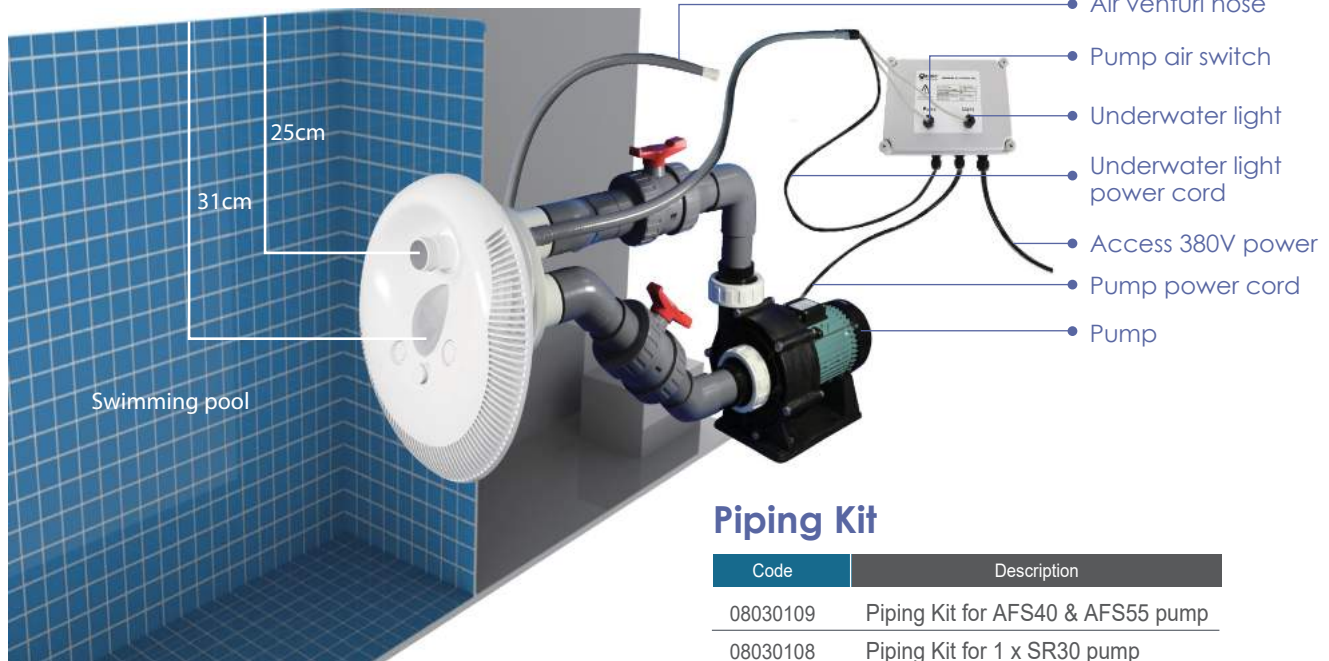

Underwater on/off Switch

Adjustable Nozzle and LED Light

Product Features

1. Powerful counter current.
2. Product can be used as a single or double jet system with one or two pumps.
3. Counter current face plate with LED Light.
4. All controls are on the face plate and can be operated in perfect safety while you are in the water
5. Adjust the valve to control the bubble effect.
6. Water flow direction can be changed through the adjustable nozzle.

1. Setting with one pump

Piping Kit

Code	Description
08030109	Piping Kit for AFS40 & AFS55 pump
08030108	Piping Kit for 1 x SR30 pump

2. Setting with two pumps

Piping Kit

Code	Description
08030107	Piping Kit for 2 x SR30 pump

Various Accessories for Countercurrent Jet

Pump

SR Series Pump

1. Class insulation: 130(B)
2. IPX5 Waterproof standard
3. Built-in thermal protection
4. Overload protection

AFS Series Pump

1. Class insulation: 155(F)
2. IPX5 Waterproof standard
3. Built-in thermal protection
4. Low noise Level

Control Box

Countercurrent Jet Control Box (220V/380V)

Main Power input	Pump Power output	Lighting Power output
AC 220V/50Hz	AC 220V/50Hz, 4.4kW	AC12V, 1W
AC 380V/50Hz	AC 380V/50Hz, 4.4kW	AC12V, 1W

LED Light RGB/White