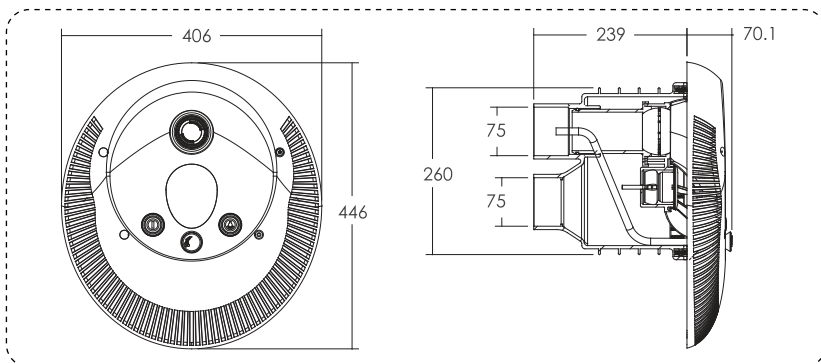

Underwater on/off Switch

Adjustable Nozzle and LED Light

Product Features

1. Powerful counter current.
2. Product can be used as a single or double jet system with one or two pumps.
3. Counter current face plate with LED Light.
4. All controls are on the face plate and can be operated in perfect safety while you are in the water
5. Adjust the valve to control the bubble effect.
6. Water flow direction can be changed through the adjustable nozzle.

RGB Color Water Light

LED White Water Light

Product Dimensions

Durable ABS Structure

Technical Information

Water Pump Selection	Qmax		Hmax meter	V/Hz	Power	
	m³/h	l/min			kW	Horsepower
AFS40 pump x 1	75	1300	13	380/50	3.00	4.0
AFS55 pump x 1	90	1500	17.5	380/50	4.00	5.5
SR30 pump x 1	28	480	20	220/50	2.18	3.0
SR30 pump x 2	50	850	25	220/50	2 x 2.18	2 x 3.0