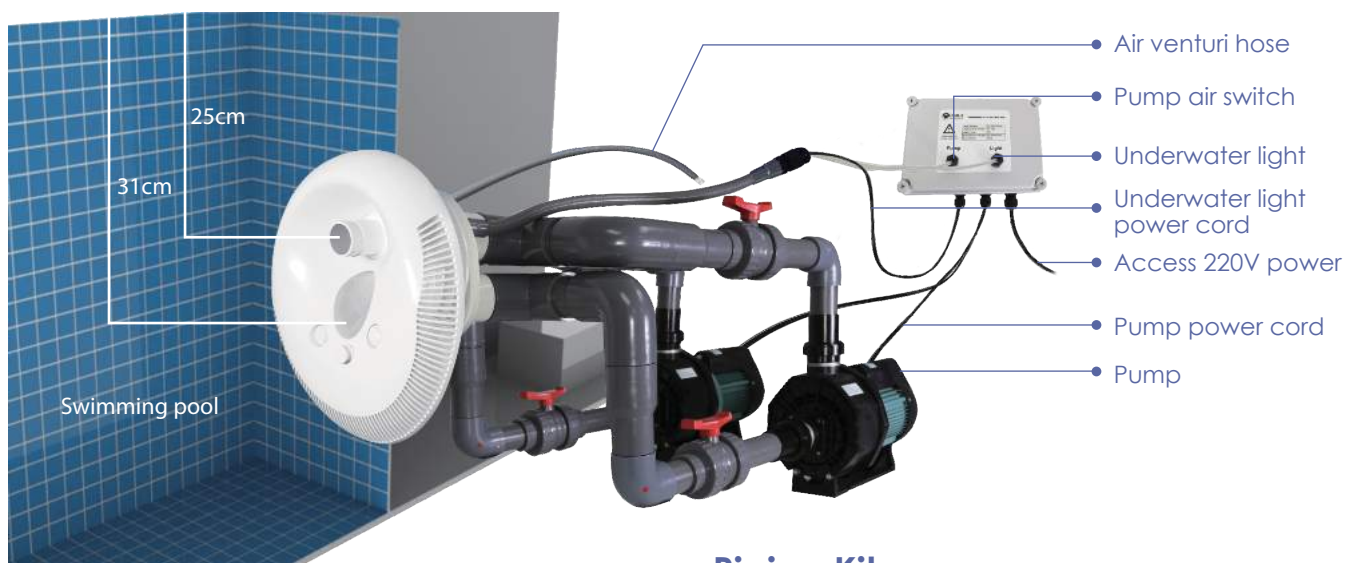

Countercurrent Jet

ENDLESS NO-LAP SWIMMING TRAINING

For small size training pools

Countercurrent Jet

Decent Swim for swimmers at all levels

Perfect for small pools where space is limited. Excellent for fitness training, underwater massage, endless no-lap swimming and unnecessary tumble turns.

Underwater on/off Switch

Adjustable Nozzle and LED Light

Product Features

1. Powerful counter current.
2. Product can be used as a single or double jet system with one or two pumps.
3. Counter current face plate with LED Light.
4. All controls are on the face plate and can be operated in perfect safety while you are in the water
5. Adjust the valve to control the bubble effect.
6. Water flow direction can be changed through the adjustable nozzle.

1. Setting with one pump

Piping Kit

Code	Description
08030109	Piping Kit for AFS40 & AFS55 pump
08030108	Piping Kit for 1 x SR30 pump

2. Setting with two pumps

Piping Kit

Code	Description
08030107	Piping Kit for 2 x SR30 pump

Various Accessories for Countercurrent Jet

Pump

SR Series Pump

1. Class insulation: 130(B)
2. IPX5 Waterproof standard
3. Built-in thermal protection
4. Overload protection

AFS Series Pump

1. Class insulation: 155(F)
2. IPX5 Waterproof standard
3. Built-in thermal protection
4. Low noise Level