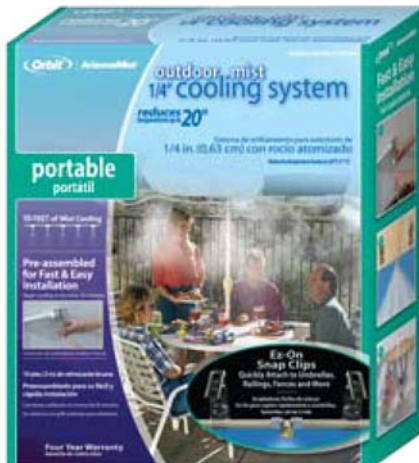

1/4 in. Portable Outdoor Mist Cooling System

Portable systems can be installed virtually anywhere a hose connection is available: patios, umbrellas, dog houses, gazebos, playgrounds, etc.

10 ft. of mist cooling.

Preassembled for fast and easy installation.

Begin cooling in less than 30 minutes.

Connects to a standard hose faucet or garden hose.

Includes a four year warranty.

3/8 in. Basic Outdoor Mist Cooling System

Orbit®|Arizona Mist® Basic Outdoor Mist Cooling System includes everything you need to get a home mist system started. This kit includes a filter, auto drain valve and clamps to hang the tubing.

This kit provides for 10 ft. of mist coverage. The system can be expanded up to 50 ft. with the Orbit®|Arizona Mist® Basic Expansion Kit (Model 30068/30315). Each expansion kit provides for an additional 10 ft. of misting coverage.

Preassembled and ready to install - begin cooling in less than 30 minutes.

Includes a four year warranty.

Model 31020

1/2 in. Performance PVC Outdoor Mist Cooling System

Orbit®|Arizona Mist® 1/2 in. Performance PVC Outdoor Mist Cooling System provides 10 ft. of mist coverage. It is expandable up to 250 ft., with sufficient water pressure, using standard PVC pipe, fittings and our split section couplings with brass and stainless steel mist nozzles (Models 10112 and 10112W).