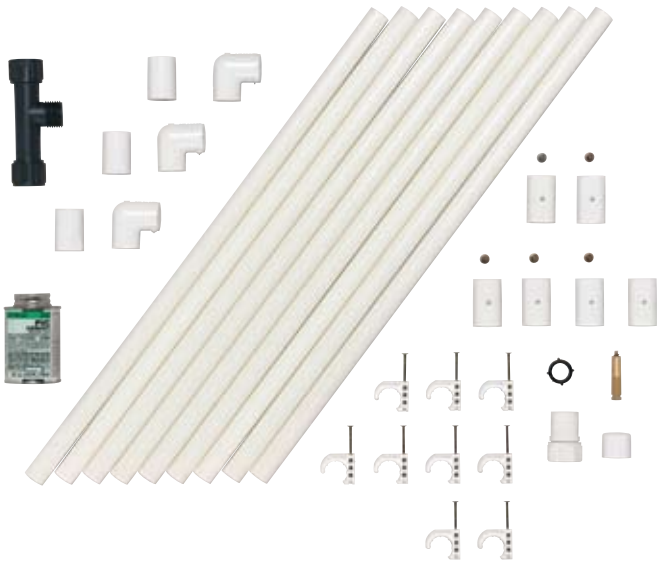

Orbit®|Arizona Mist® 1/2 in. Performance Outdoor Mist Cooling System is a step above the 3/8 in. Basic Outdoor Mist Cooling System. It includes everything the 3/8 in. Basic kit provides, with the added durability of brass fittings with 1/2 in. flexible tubing. This kit provides 20 ft. of mist coverage.

Preassembled and ready to install - begin cooling in less than 30 minutes.

Includes a four year warranty.

Model 31020

1/2 in. Performance PVC Outdoor Mist Cooling System

Orbit®|Arizona Mist® 1/2 in. Performance PVC Outdoor Mist Cooling System provides 10 ft. of mist coverage. It is expandable up to 250 ft., with sufficient water pressure, using standard PVC pipe, fittings and our split section couplings with brass and stainless steel mist nozzles (Models 10112 and 10112W).

Quickly connects to any standard garden hose.

Assembles in less than one hour.

Includes a four year warranty.

Models 16055 & 30430

3/8 in. Professional Outdoor Mist Cooling System

The Orbit®|Arizona Mist® 3/8 in. Professional Outdoor Mist Cooling System utilizes patented brass slip-lok fittings that can be rotated 360 degrees, making this our easiest kit to adjust.

The kit provides for 10 ft. of mist coverage. It is expandable up to 125 ft. simply by purchasing additional Orbit®|Arizona Mist® 3/8 in. tubing (Models 92225 and 92228) and Slip-Lok couplings with mist nozzles (Model 10121W).