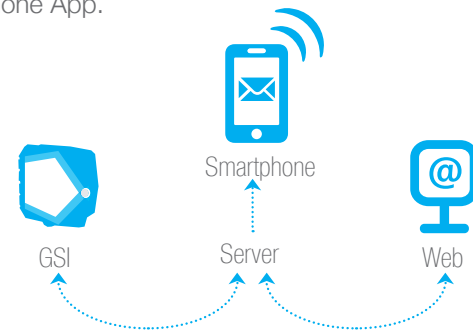

Controller properties:

- Real Time alarm notification to your computer or smart phone.
- Advanced interactive user interface provides easy to get status display.
- Logs and report that provide quick access to information about alarms; multiple irrigation logs as well as water use reports.
- Flow sensing capabilities enabling both high and low flow reaction that can help reduce unnecessary water loss and prevent equipment damage.
- Eight (8) irrigation programs with unlimited start times.
- Irrigation scheduling based on plant type and percentage based adjustments.
- Fertigation Control and Programming.
- LCD screen with basic (two-way) online or field based programming capabilities.
- Advanced battery saving technology allows DC Satellite controllers to be “offline” while continually managing field-based irrigation activities, high / low flow reaction and maintaining irrigation logs and water use reports.
- Integrated data modem and internal antenna.
- Allows the user to adjust multiple controllers with one click.
- Smart Phone App.