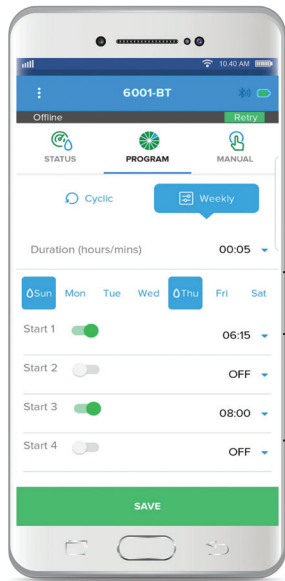

## Battery-operated Bluetooth irrigation controllers

### CONTROLLER PROPERTIES

The controller automatically controls your irrigation needs without an external power supply.

- Simple step-by-step programming with 4 button command and an integrated widescreen LCD panel
- Uses just one 9V alkaline battery that will reliably last for at least one year
- Up to 4 start times a day per station
- Different models available: 2 or 3 wire latching solenoids
- Watering duration from 1 minute to 12 hours
- Irrigation schedule: 7 day calendar or intervals from 1 to 30 days
- Stop irrigation manually with "rain off" button
- Rain Sensor connection
- Operates 1,2,4 or 6 stations plus master valve
- Water budgeting  $\pm 90$
- Manual operation of each station using the keypad
- Manual sequence operation of all stations using the keypad
- Waterproof IP 68

### BLUETOOTH FEATURES

- Controller can be programmed or manually operated from smartphone or tablet using the free Galcon BT app (Android or iOS)
- The highly-intuitive Galcon BT app makes programming super easy. No need for user manual
- All program changes can be made through Galcon BT app. Stop irrigation for a few days using GALCON BT app.