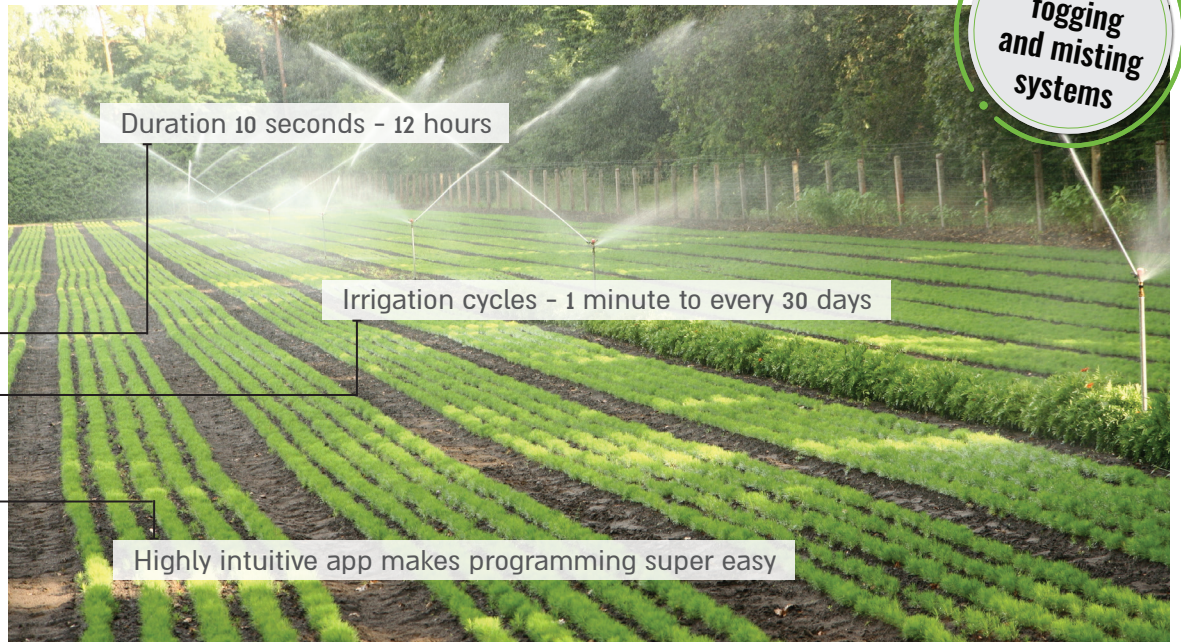

## Battery-operated Bluetooth irrigation controllers

### CONTROLLER PROPERTIES

The controller automatically controls your irrigation needs without an external power supply.

- Simple step-by-step programming with 4 button command and an integrated widescreen LCD panel
- Uses just one 9V alkaline battery that will reliably last for at least one year
- Up to 4 start times a day per station
- Different models available: 2 or 3 wire latching solenoids
- Watering duration from 1 minute to 12 hours
- Irrigation schedule: 7 day calendar or intervals from 1 to 30 days
- Stop irrigation manually with "rain off" button
- Rain Sensor connection
- Operates 1,2,4 or 6 stations plus master valve
- Water budgeting  $\pm 90$
- Manual operation of each station using the keypad
- Manual sequence operation of all stations using the keypad
- Waterproof IP 68

### BLUETOOTH FEATURES

- Controller can be programmed or manually operated from smartphone or tablet using the free Galcon BT app (Android or iOS)
- The highly-intuitive Galcon BT app makes programming super easy. No need for user manual
- All program changes can be made through Galcon BT app. Stop irrigation for a few days using GALCON BT app.

- Duration from 10 Seconds - 12 hours.
- Irrigation cycles from every 1 minute to every 30 days.
- Irrigation "window", time frame that allows irrigation at a predefined time during the whole day.