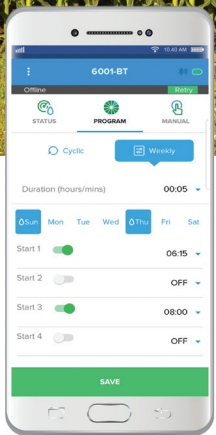

- Advanced battery savings technology allows DC controller to be “offline” while continually managing field-based irrigation activities, high / low flow reaction and maintaining irrigation logs and water use reports.
- Secure Online Irrigation Management - anywhere, anytime.
- Access and feature control assigned to individuals users and protected by a unique user password.
- Friendly online user interface is easy to learn and simple to operate.
- Cloud based application allows access from any computer with internet access. No software download or dedicated computer required.
- Over the air (OTA) firmware upgrades.
- Easy installation - indoor and outdoor; wall, post and pedestal mount flexibility.
- Compatible with most existing irrigation valves and solenoids.
- Subscription free online data access - no annual or monthly fees.

### Controller properties:

- Real Time alarm notification to your computer or smart phone.
- Advanced interactive user interface provides easy to get status display.
- Logs and report that provide quick access to information about alarms; multiple irrigation logs as well as water use reports.
- Flow sensing capabilities enabling both high and low flow reaction that can help reduce unnecessary water loss and prevent equipment damage.
- Eight (8) irrigation programs with unlimited start times.
- Irrigation scheduling based on plant type and percentage based adjustments.
- Fertigation Control and Programming.
- LCD screen with basic (two-way) online or field based programming capabilities.
- Advanced battery saving technology allows DC Satellite controllers to be “offline” while continually managing field-based irrigation activities, high / low flow reaction and maintaining irrigation logs and water use reports.
- Integrated data modem and internal antenna.
- Allows the user to adjust multiple controllers with one click.
- Smart Phone App.

# 6100 Bluetooth Series

Battery-operated Bluetooth irrigation controllers

Bluetooth®