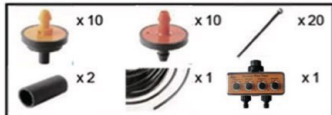

BHC-1170

Easy Dial Electronic Water Timer

- Control knobs for easy handling up to 24 watering times per day
- Frequency (1,2,3,4,6,8,12,24,48,72 hours or 1 week).
- Watering run time (1,3,5,10,15,20,30,60,90,120 minutes) and manual on/off operation.
- Low battery indicator use 2*1.5 v alkaline batteries

BHC-1180

Easy Dial Electronic Water Timer 1 IN 2 Outlet

- Control knobs for easy handling up to 24 watering times per day
- Frequency (1,2,3,4,6,8,12,24,48,72 hours or 1 week).
- Watering run time (1,3,5,10,15,20,30,60,90,120 minutes) and manual on/off operation.
- Low battery indicator use 2*1.5 v alkaline batteries

BHC-1110K

Automatic Drip Kits with one Timer Set one Way Outlet

BHC-1180K

Automatic Drip Kits With one Timer Set two way outlet

BCM50

EZ-Go Cooling Misting Kit

- Tube : 5x8mm -50ft (15m)
- Brass misting nozzle : 8 pcs (1 pc - ending)
- Hanging snap clips : 8 pcs
- Pipe clip : 8 pcs
- Tap adaptor & washer

BCM100

EZ-Go Cooling Misting Kit

- Tube : 5x8mm -100ft (30m)
- Brass misting nozzle : 20 pcs (1 pc - ending)
- Hanging snap clips : 20 pcs
- Pipe clip : 20 pcs
- Tap adaptor & washer

x19 +

x20

x20