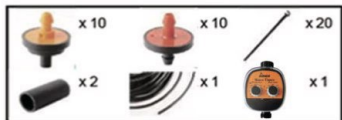

BHC-1170

Easy Dial Electronic Water Timer

- Control knobs for easy handling up to 24 watering times per day
- Frequency (1,2,3,4,6,8,12,24,48,72 hours or 1 week).
- Watering run time (1,3,5,10,15,20,30,60,90,120 minutes) and manual on/off operation.
- Low battery indicator use 2*1.5 v alkaline batteries

BHC-1180

Easy Dial Electronic Water Timer 1 IN 2 Outlet

- Control knobs for easy handling up to 24 watering times per day
- Frequency (1,2,3,4,6,8,12,24,48,72 hours or 1 week).
- Watering run time (1,3,5,10,15,20,30,60,90,120 minutes) and manual on/off operation.
- Low battery indicator use 2*1.5 v alkaline batteries

BHC-1110K

Automatic Drip Kits with one Timer Set one Way Outlet

BHC-1180K

Automatic Drip Kits With one Timer Set two way outlet

BCM50

EZ-Go Cooling Misting Kit

- Tube : 5x8mm -50ft (15m)
- Brass misting nozzle : 8 pcs (1 pc - ending)
- Hanging snap clips : 8 pcs
- Pipe clip : 8 pcs
- Tap adaptor & washer

BCM100

EZ-Go Cooling Misting Kit

- Tube : 5x8mm -100ft (30m)
- Brass misting nozzle : 20 pcs (1 pc - ending)
- Hanging snap clips : 20 pcs
- Pipe clip : 20 pcs
- Tap adaptor & washer

x19 +

x20

x20